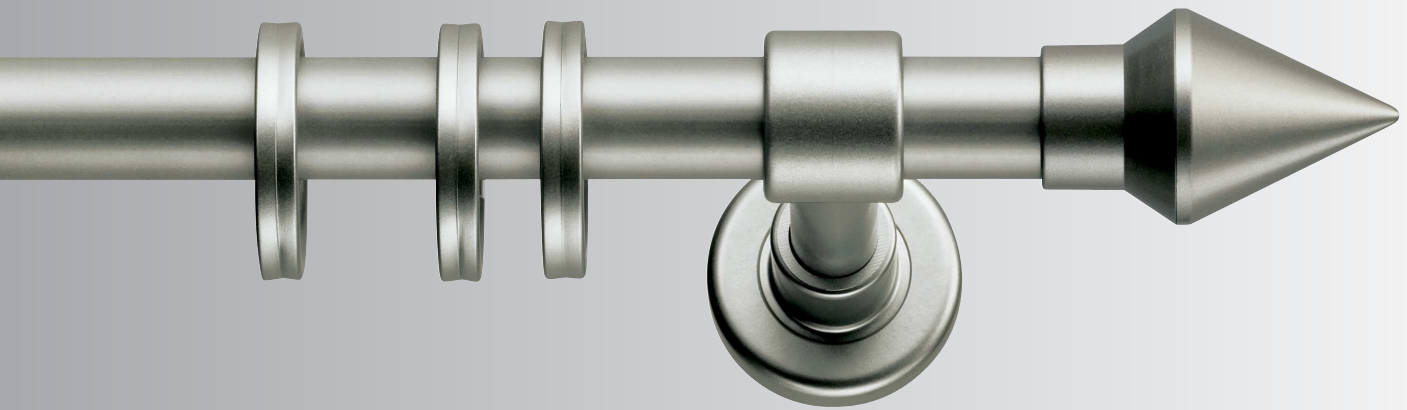

CURTAIN ROD SYSTEM STANDARD

curtain rod system standard Ø 20 mm

Available colors:

Color deviations possible due to printing.

article	article-no. description		dispatch unit
	10.20P 600 rod Ø 20 mm length		30 meter = 5 pieces in a bundle delivery time: 5 - 15 working days
	14.20 bracket, length 12 cm for rods Ø 20 mm		1 piece in a bag - 20 pieces in a box
	24.20M15 bracket extension length 5,5 cm, Ø 15 mm inside		1 piece in a bag - 20 pieces in a box
	46.20 wall adapter for rods Ø 20 mm		1 piece in a bag - 20 pieces in a box
	60.20 end cap - jet - for rods Ø 20 mm		2 pieces in a bag - 20 pieces in a box
	37.20 end cap - young - for rods Ø 20 mm	only available in white and black	2 pieces in a bag - 20 pieces in a box

curtain rod system standard Ø 20 mm

Available colors:

Color deviations possible due to printing.

article	article-no. description		dispatch unit
	32.20 end cap "uno" for rods Ø 20 mm		2 pieces in a bag - 20 pieces in a box
	75.20 end cap "cool" for rods Ø 20 mm		2 pieces in a bag - 20 pieces in a box
	78.20DE end cap short for rods Ø 20 mm		2 pieces in a bag - 20 pieces in a box
	34.20 end cap "gun" for rods Ø 20 mm		2 pieces in a bag - 20 pieces in a box
	73.20 end cap "atlanta" for rods Ø 20 mm		2 pieces in a bag - 20 pieces in a box
	332.840 ring with pleat-hook, Ø 32 x 40 mm		10 pieces in a bag - 100 pieces in a box
	328.842 2.00 curtain ring, twisted Ø 28 x 38 mm with pleat hooks	only available in black	10 pieces in a bag - 100 pieces in a box
	RS 20 16 ring-stopper to adjust curtains for rods: Ø 16 mm and Ø 20 mm	transparent	10 pieces in a bag - 100 pieces in a box