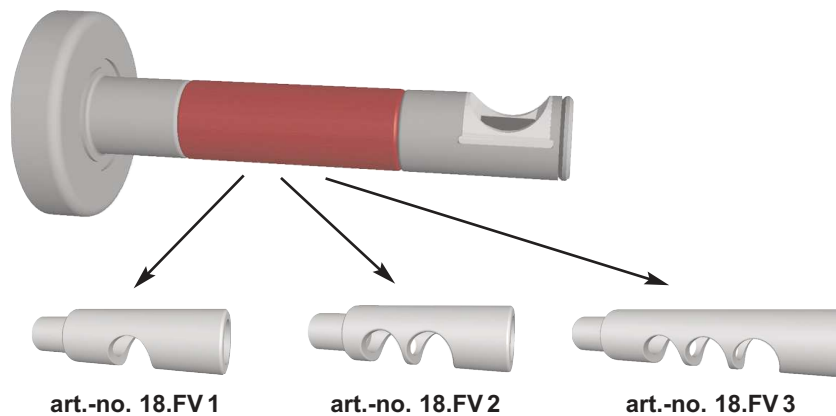

SIMPLY CURTAIN ROD SYSTEM MAGNET

standard solution

art.-no. 18.18M

magnetic bracket

→ Magnetic bracket with extension 6 cm
exchangeable for extension for 1 - 3 alu rods Ø 16 mm with inner run
e.g. for curtains or panel curtains.

SIMPLY CURTAIN ROD SYSTEM MAGNET

standard solution

example of use

curtain rod set with magnetic bracket and extension for 3 alu rods \varnothing 16 mm with inner run

→ For panels with accessories to decorate panels curtains please look at our catalogue category "SYSTEM FOR PANEL CURTAINS".