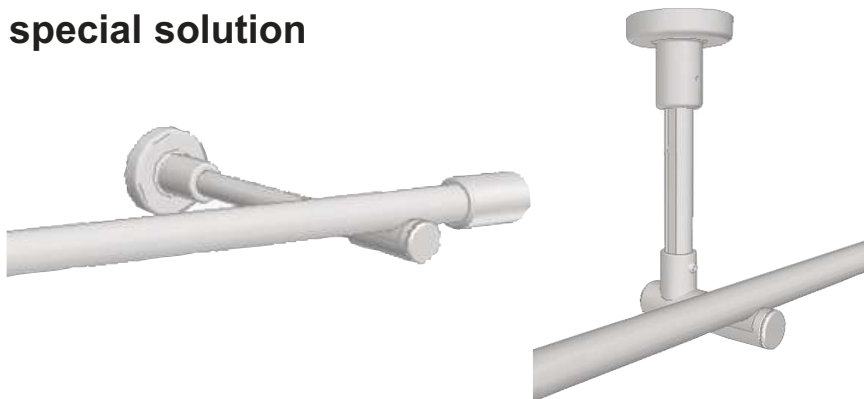

SIMPLY CURTAIN ROD SYSTEM **MAGNET**

special solution

Available colors:

Through-color: 1.00 white	Metallized: 17.16 chrome matt	17.18 stainless steel

Color deviations possible due to printing.

article	article no. description		dispatch unit	
	13.16 AS bracket base made of hightech plastic with fixing material		1 piece in a bag - 10 pieces in a box	
	07.16 AL 600 alu rod Ø 16 mm with inner run 6 mm length 6 m To use as a rail as well as a bracket shaft or adapter.		30 m = 5 pieces in a bundle	
	13.20 MA bracket piece with magnet made of hightech plastic for rods Ø 20 mm		1 piece in a bag / 10 pieces in a box	
	10.20 P 600 rod Ø 20 mm length 6 m		30 m = 5 pieces in a bundle delivery time approx. 5 - 15 working days	
	13.16 RT rail adapter made of hightech plastic		1 piece in a bag - 20 pieces in a box	
	13.16 KR clamping ring to lock the curtain rod set in case of application in object areas		transparent	10 pieces in a bag