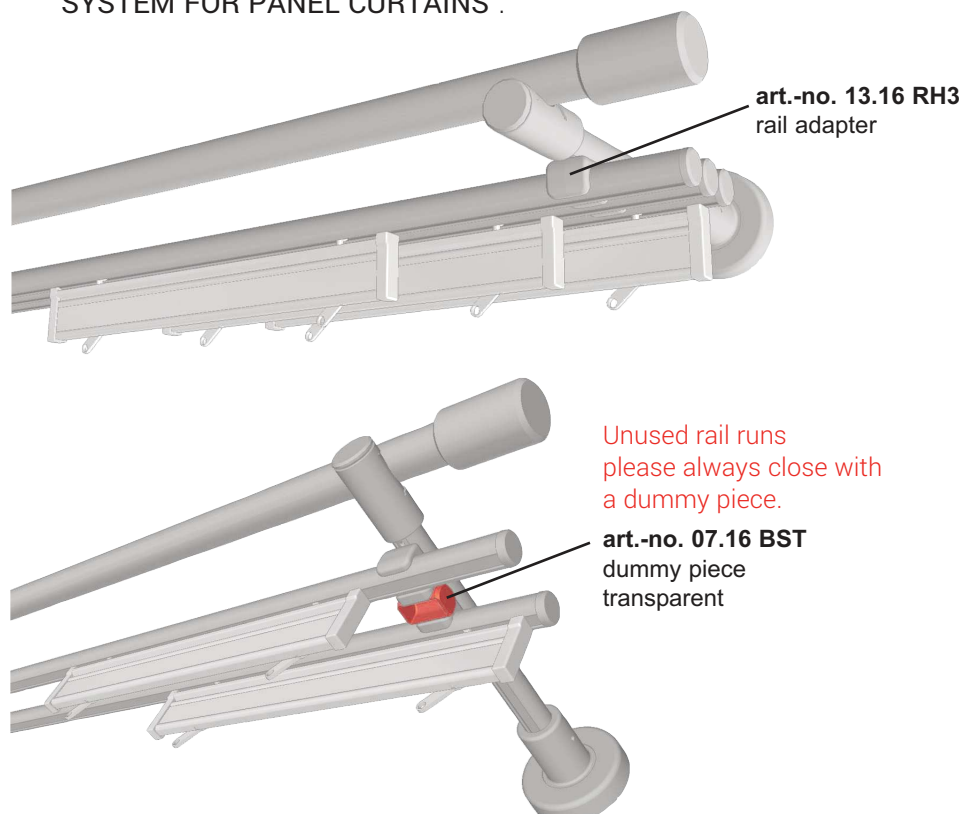

SIMPLY CURTAIN ROD SYSTEM **MAGNET**

special solution

example of use

curtain rod set with magnetic bracket

example of use

curtain rod set with magnetic ceiling bracket

SIMPLY CURTAIN ROD SYSTEM MAGNET

special solution

example of use

curtain rod set with magnetic bracket and 2 adapter for 1 alu rod with inner run each

example of use

curtain rod set with magnetic bracket and adapter for 3 alu rods with inner run

→ For panels with accessories to decorate panels curtains
please look at our catalogue category
"SYSTEM FOR PANEL CURTAINS".