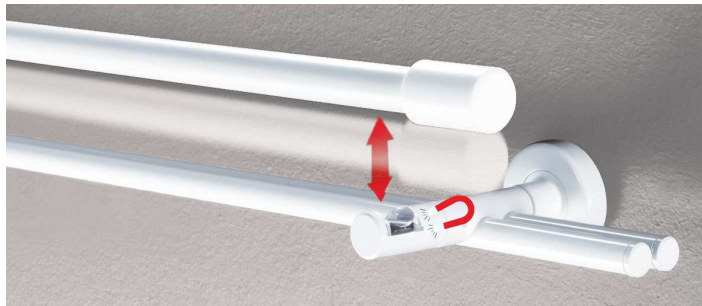

SIMPLY CURTAIN ROD SYSTEM MAGNET

STANDARD SOLUTION

SPECIAL SOLUTION

SIMPLY CURTAIN ROD SYSTEM **MAGNET** page 4
standard solution

SIMPLY CURTAIN ROD SYSTEM **MAGNET** page 10
special solution

→ Extremely stable by the combination of high-tech plastic and aluminum. For creative use in living rooms and object areas.

SIMPLY CURTAIN ROD SYSTEM MAGNET

standard solution

example of use

curtain rod set with magnetic bracket and extension for 3 alu rods \varnothing 16 mm with inner run

→ For panels with accessories to decorate panels curtains please look at our catalogue category "SYSTEM FOR PANEL CURTAINS".