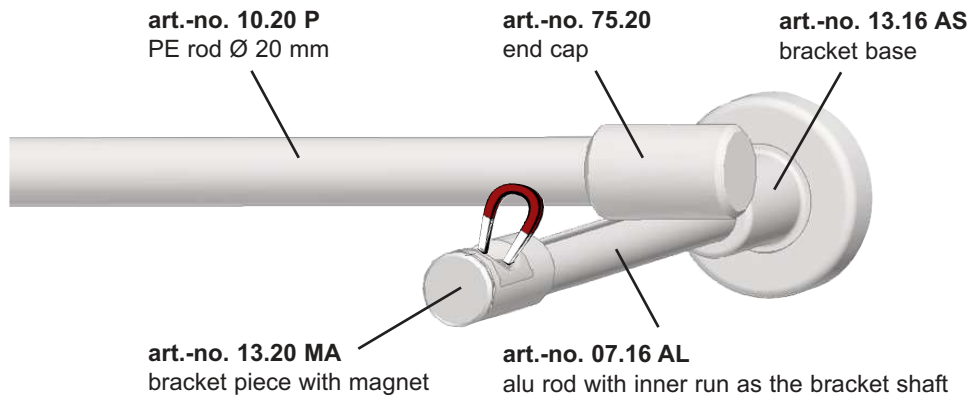

article	article no. description		dispatch unit
	60.20 end cap jet for rods Ø 20 mm		2 pieces in a bag - 20 pieces in a box
	37.20 end cap young for rods Ø 20 mm	only available in white	2 pieces in a bag - 20 pieces in a box
	75.20 end cap cool for rods Ø 20 mm		2 pieces in a bag - 20 pieces in a box
	78.20 DE end cap, short, cylindrical for rods Ø 20 mm		2 pieces in a bag - 20 pieces in a box
	34.20 end cap gun for rods Ø 20 mm		2 pieces in a bag - 20 pieces in a box
	20.33 fabric eyelets Ø fabric hole 33 mm Ø eye 28 x 46 mm		10 pieces in a bag - 100 pieces in a box
	20.40 fabric eyelets Ø fabric hole 40 mm Ø eye 35,5 x 55 mm		10 pieces in a bag - 100 pieces in a box
	332.840 ring with pleat hook Ø 32 x 40 mm		10 pieces in a bag - 100 pieces in a box

SIMPLY CURTAIN ROD SYSTEM **MAGNET**

accessories for alu rods Ø 16 mm with inner run

article	article no. description		dispatch unit
	926 pleat hook moveable		100 pieces in a bag - 2500 pieces in a box
	942 pleat hook „X“		100 pieces in a bag - 5000 pieces in a box
	976-842 “knicki rapid” glider To turn in and out at any point of the rail run without a notching hole.		100 pieces in a bag - 2500 pieces in a box
	978-6 “ösi rapid” glider for curtain pleat hooks To turn in and out at any point of the rail run without a notching hole.		100 pieces in a bag - 2500 pieces in a box
	605 curtain double hook		100 pieces in a bag - 5000 pieces in a box
	601PO curtain hook made of PE		100 pieces in a bag - 5000 pieces in a box
	601AC curtain hook made of POM		100 pieces in a bag - 5000 pieces in a box
	115-6 stopper, flat		100 pieces in a bag - 2500 pieces in a box
	112 universal stopper, white easy to screw in due to the flexible material		100 pieces in a bag - 2500 pieces in a box

SIMPLY CURTAIN ROD SYSTEM **MAGNET**

special solution

example of use

curtain rod set with magnetic bracket

example of use

curtain rod set with magnetic ceiling bracket

SIMPLY CURTAIN ROD SYSTEM MAGNET

special solution