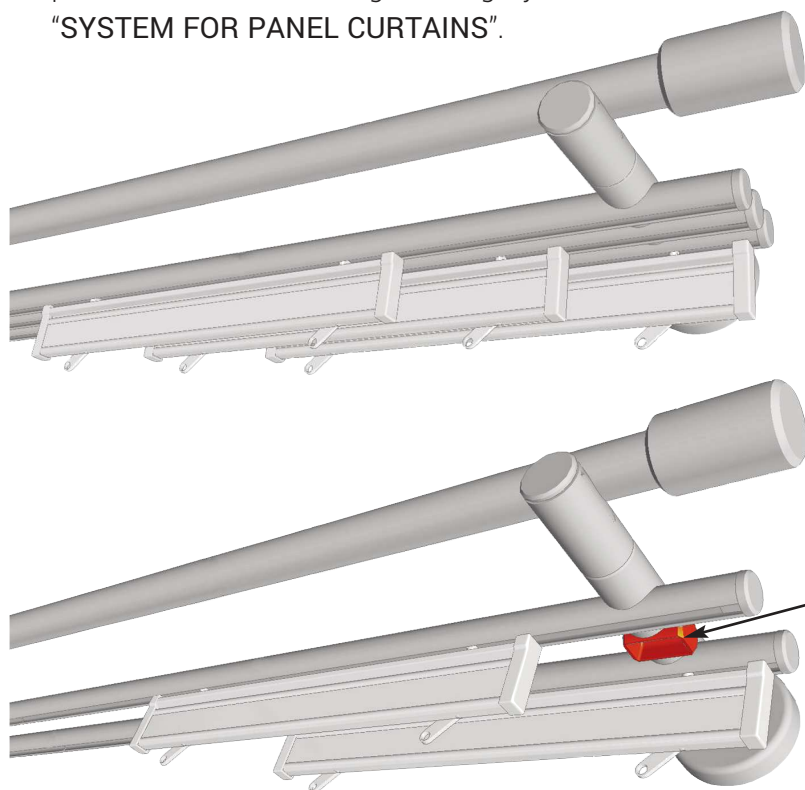

SIMPLY CURTAIN ROD SYSTEM MAGNET

standard solution

art.-no. 18.18M

magnetic bracket

→ Magnetic bracket with extension 6 cm
exchangeable for extension for 1 - 3 alu rods Ø 16 mm with inner run
e.g. for curtains or panel curtains.

SIMPLY CURTAIN ROD SYSTEM MAGNET

standard solution

example of use

curtain rod set with magnetic bracket and extension for 3 alu rods \varnothing 16 mm with inner run

→ For panels with accessories to decorate panels curtains please look at our catalogue category "SYSTEM FOR PANEL CURTAINS".