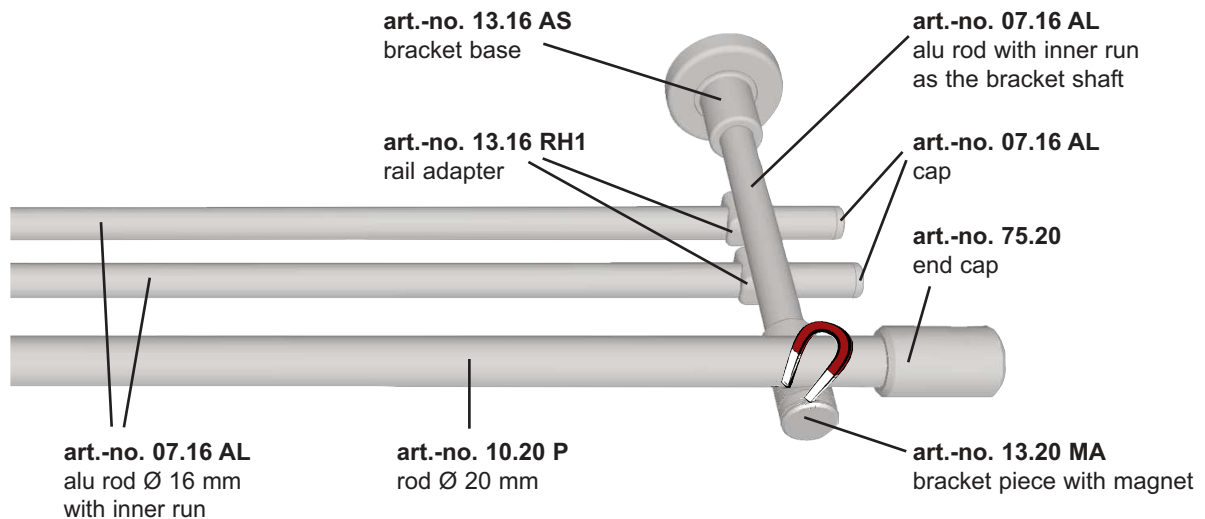

SIMPLY CURTAIN ROD SYSTEM **MAGNET**

special solution

example of use

curtain rod set with magnetic bracket

example of use

curtain rod set with magnetic ceiling bracket

SIMPLY CURTAIN ROD SYSTEM MAGNET

special solution

example of use

curtain rod set with magnetic bracket and 2 adapter for 1 alu rod with inner run each

example of use

curtain rod set with magnetic bracket and adapter for 3 alu rods with inner run

→ For panels with accessories to decorate panels curtains
please look at our catalogue category
"SYSTEM FOR PANEL CURTAINS".