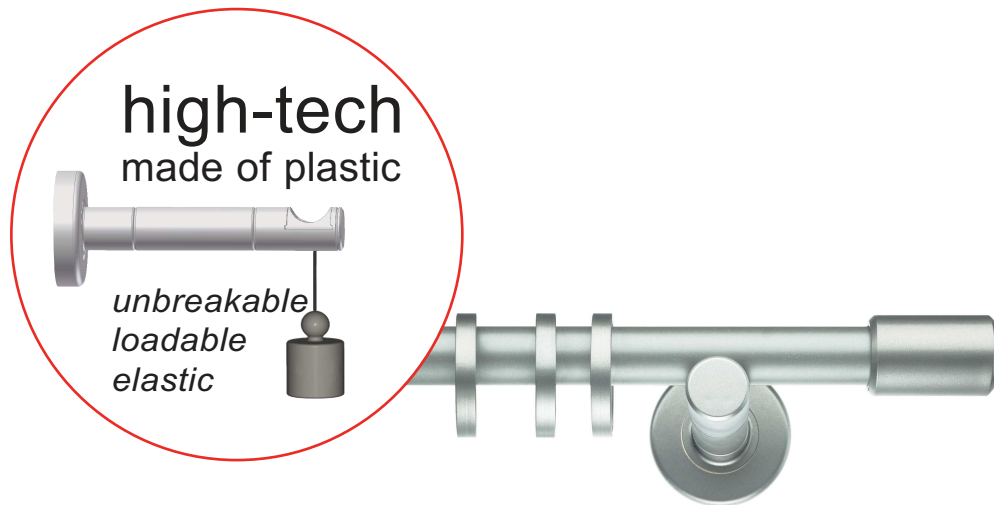

SIMPLY CURTAIN ROD SYSTEM MAGNET

standard solution