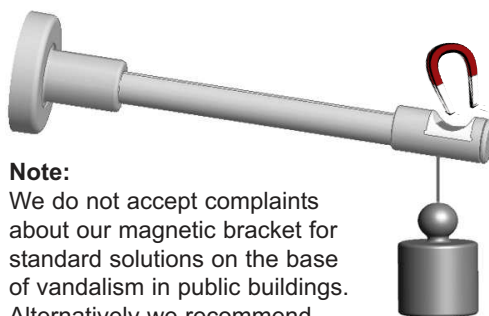

SIMPLY CURTAIN ROD SYSTEM MAGNET

STANDARD SOLUTION

SPECIAL SOLUTION

SIMPLY CURTAIN ROD SYSTEM **MAGNET** page 4
standard solution

SIMPLY CURTAIN ROD SYSTEM **MAGNET** page 10
special solution

→ Extremely stable by the combination of high-tech plastic and aluminum. For creative use in living rooms and object areas.