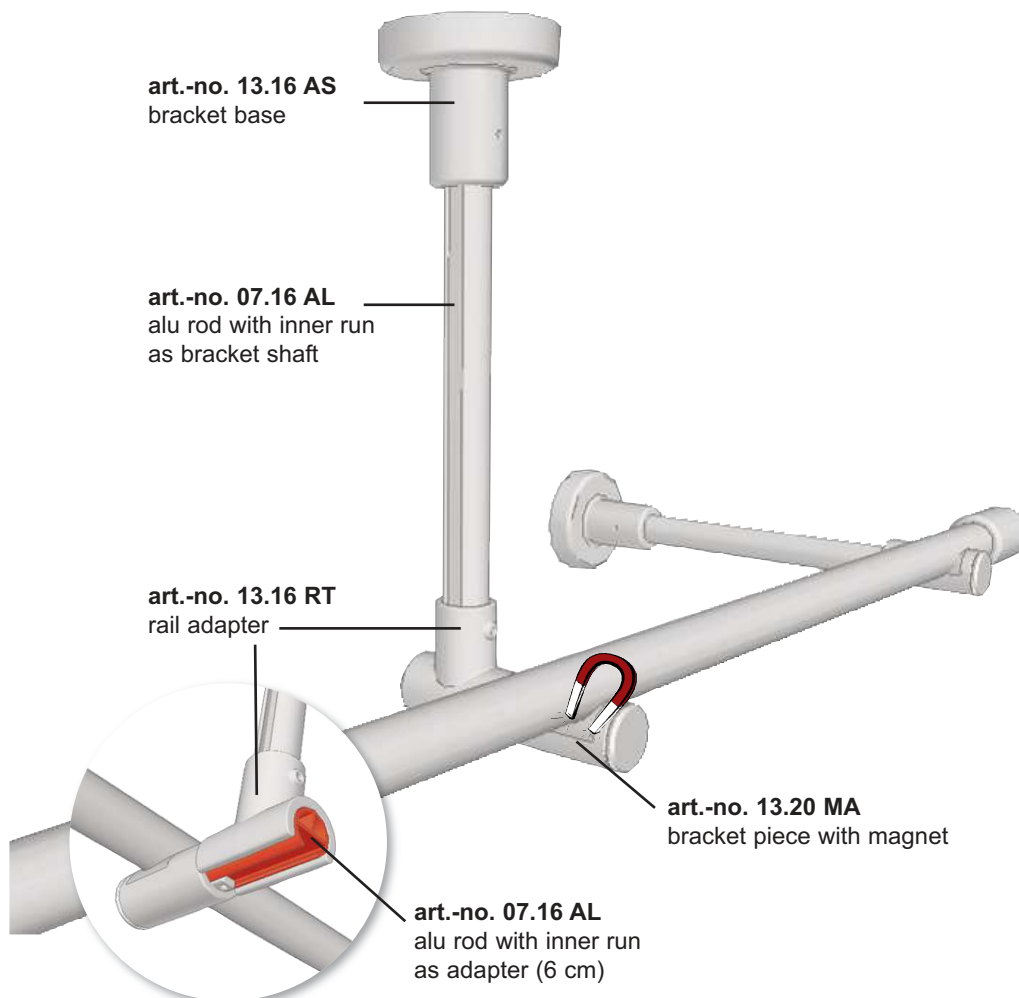

SIMPLY CURTAIN ROD SYSTEM **MAGNET**

accessories for alu rods Ø 16 mm with inner run

article	article no. description		dispatch unit
	926 pleat hook moveable		100 pieces in a bag - 2500 pieces in a box
	942 pleat hook „X“		100 pieces in a bag - 5000 pieces in a box
	976-842 “knicki rapid” glider To turn in and out at any point of the rail run without a notching hole.		100 pieces in a bag - 2500 pieces in a box
	978-6 “ösi rapid” glider for curtain pleat hooks To turn in and out at any point of the rail run without a notching hole.		100 pieces in a bag - 2500 pieces in a box
	605 curtain double hook		100 pieces in a bag - 5000 pieces in a box
	601PO curtain hook made of PE		100 pieces in a bag - 5000 pieces in a box
	601AC curtain hook made of POM		100 pieces in a bag - 5000 pieces in a box
	115-6 stopper, flat		100 pieces in a bag - 2500 pieces in a box
	112 universal stopper, white easy to screw in due to the flexible material		100 pieces in a bag - 2500 pieces in a box

SIMPLY CURTAIN ROD SYSTEM **MAGNET**

special solution

example of use

curtain rod set with magnetic bracket

example of use

curtain rod set with magnetic ceiling bracket

SIMPLY CURTAIN ROD SYSTEM MAGNET

special solution

example of use

curtain rod set with magnetic bracket and 2 adapter for 1 alu rod with inner run each

example of use

curtain rod set with magnetic bracket and adapter for 3 alu rods with inner run

→ For panels with accessories to decorate panels curtains
please look at our catalogue category
"SYSTEM FOR PANEL CURTAINS".