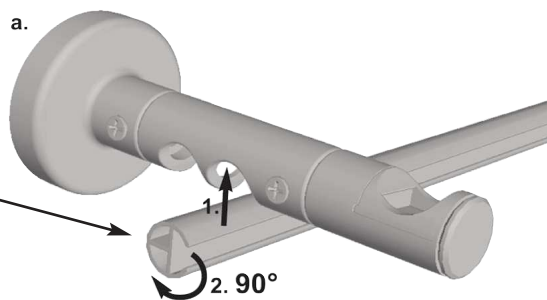

Unused rail runs
please always close
with a dummy piece.

art.-no. 07.16 BST
dummy piece
transparent

art.-no. 07.16AL 600

alu rod \varnothing 16 mm
with inner run 6 mm

→ For screwing in without
annoying screwing and drilling!

article	article no. description		dispatch unit
	<p>18.18 M magnetic bracket for curtain rods length 12 cm</p> <p>useable for rods Ø 20 mm and for rods Ø 16 mm</p>		<p>1 piece in a bag - 20 pieces in a box</p>
	<p>1803 VC bracket extension length 3 cm</p>		<p>1 piece in a bag - 20 pieces in a box</p>
	<p>1806 VC bracket extension length 6 cm</p>		<p>1 piece in a bag - 20 pieces in a box</p>
	<p>10.20 P 600 rod Ø 20 mm length 6 m</p>		<p>30 m = 5 pieces in a bundle delivery time approx. 5 - 15 working days</p>