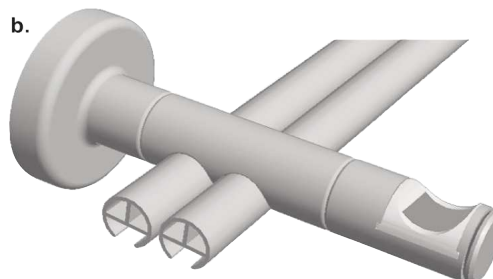

SIMPLY CURTAIN ROD SYSTEM MAGNET

standard solution

example of use

curtain rod set with magnetic bracket and extension for 3 alu rods \varnothing 16 mm with inner run

→ For panels with accessories to decorate panels curtains please look at our catalogue category "SYSTEM FOR PANEL CURTAINS".

Unused rail runs
please always close
with a dummy piece.

art.-no. 07.16 BST
dummy piece
transparent

art.-no. 07.16AL 600

alu rod \varnothing 16 mm
with inner run 6 mm

→ For screwing in without
annoying screwing and drilling!

article	article no. description		dispatch unit
	<p>18.18 M magnetic bracket for curtain rods length 12 cm</p> <p>useable for rods Ø 20 mm and for rods Ø 16 mm</p>		<p>1 piece in a bag - 20 pieces in a box</p>
	<p>1803 VC bracket extension length 3 cm</p>		<p>1 piece in a bag - 20 pieces in a box</p>
	<p>1806 VC bracket extension length 6 cm</p>		<p>1 piece in a bag - 20 pieces in a box</p>
	<p>10.20 P 600 rod Ø 20 mm length 6 m</p>		<p>30 m = 5 pieces in a bundle delivery time approx. 5 - 15 working days</p>